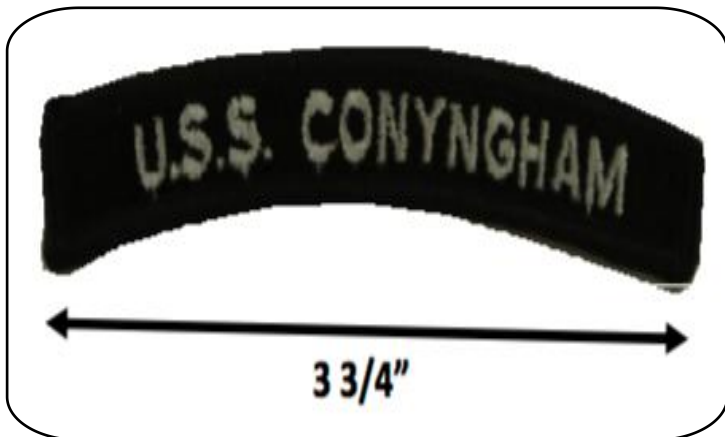

KEY CHAIN

Fron and back view

Each

\$2.50

SHOULDER PATCH

Each

\$1.50

BUMPER STICKER

11 1/2 inches wide

Each

\$1.50